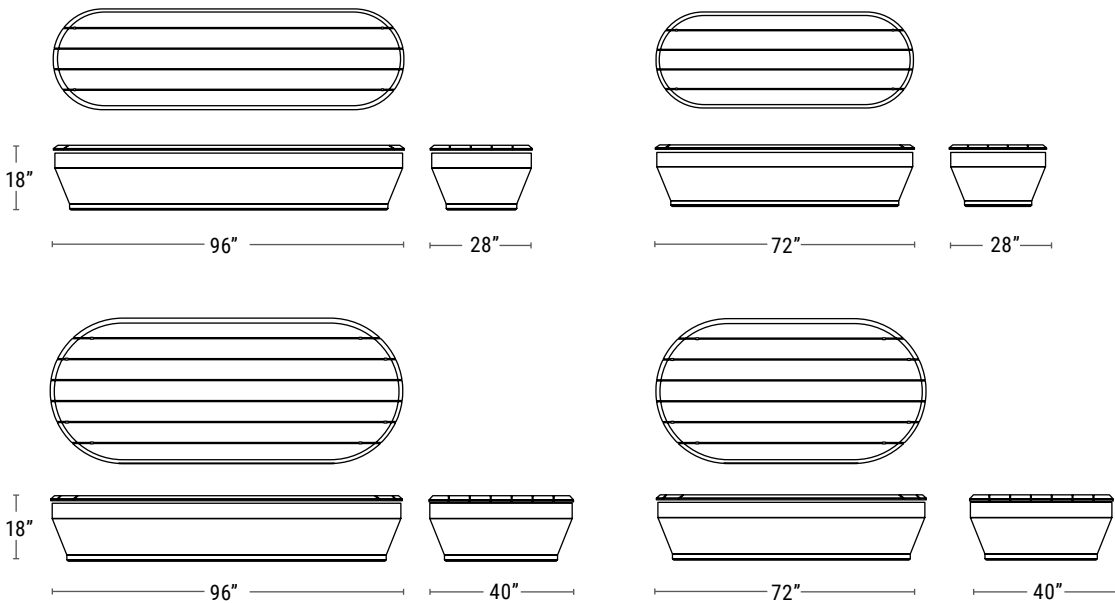

PRODUCT	DESCRIPTION	LENGTH	WIDTH	HEIGHT	WEIGHT (LBS)	VOLUME (CU. FT.)	INTERIOR BASE	INTERIOR TOP	IRRIGATION
PCB3970036	Paso Circular Planter Bench	-	97" Dia.	36" H	1519	-	78.25" Dia.	-	-
	Planter	-	-	-	-	50	59.5" Dia.	48.5" Dia.	CWM-2920-3K
	Bench	-	-	18"H	-	-	-	-	-

Paso Stools

- GFRC & Thermally Modified Hardwood
- Suitable for indoor or outdoor use

PRODUCT	DESCRIPTION	LENGTH	WIDTH	HEIGHT	WEIGHT (LBS)	VOLUME (CU. FT.)	INTERIOR BASE	INTERIOR TOP	IRRIGATION
PCB1340018	Paso Stool	-	34" Dia.	18" H	188	-	-	-	-
PCB1460018	Paso Stool	-	46" Dia.	18" H	304	-	-	-	-

Paso Platforms

- GFRC & Thermally Modified Hardwood
- Suitable for indoor or outdoor use

PRODUCT	DESCRIPTION	LENGTH	WIDTH	HEIGHT	WEIGHT (LBS)	VOLUME (CU. FT.)	INTERIOR BASE	INTERIOR TOP	IRRIGATION
PCB1740018	Paso Platform	-	74" Dia.	18" H	637	-	-	-	-
PCB1970018	Paso Platform	-	97" Dia.	18" H	1149	-	-	-	-

Paso Linear Benches

- GFRC & Thermally Modified Hardwood
- Suitable for indoor or outdoor use

PRODUCT	DESCRIPTION	LENGTH	WIDTH	HEIGHT	WEIGHT (LBS)	VOLUME (CU. FT.)	INTERIOR BASE	INTERIOR TOP	IRRIGATION
PCB2742818	Paso Linear Bench	74" L	28" W	18" H	376	-	-	-	-
PCB2962818	Paso Linear Bench	96" L	28" W	18" H	488	-	-	-	-
PCB2744018	Paso Linear Bench	74" L	40" W	18" H	455	-	-	-	-
PCB2964018	Paso Linear Bench	96" L	40" W	18" H	590	-	-	-	-