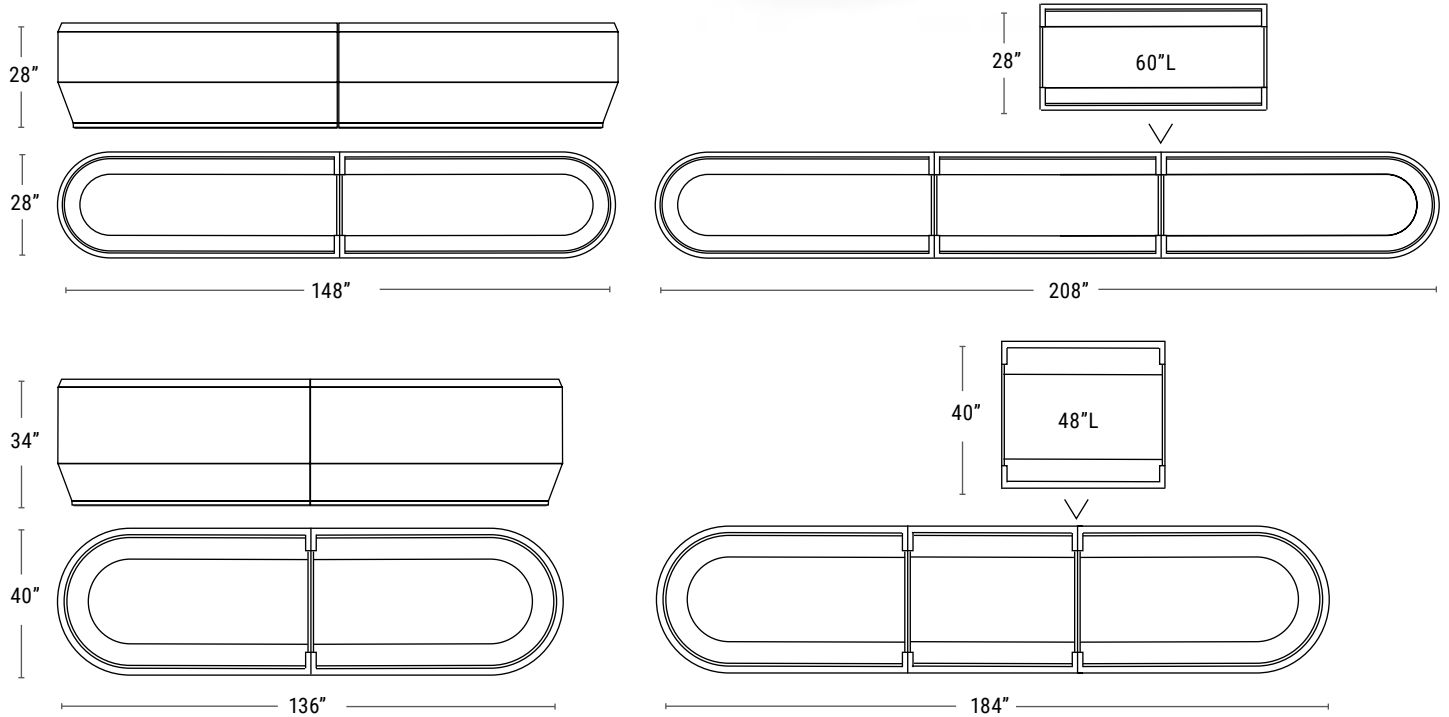

Paso Linear Benches

- GFRC & Thermally Modified Hardwood
- Suitable for indoor or outdoor use

PRODUCT	DESCRIPTION	LENGTH	WIDTH	HEIGHT	WEIGHT (LBS)	VOLUME (CU. FT.)	INTERIOR BASE	INTERIOR TOP	IRRIGATION
PCB2742818	Paso Linear Bench	74" L	28" W	18" H	376	-	-	-	-
PCB2962818	Paso Linear Bench	96" L	28" W	18" H	488	-	-	-	-
PCB2744018	Paso Linear Bench	74" L	40" W	18" H	455	-	-	-	-
PCB2964018	Paso Linear Bench	96" L	40" W	18" H	590	-	-	-	-

Paso Linear Planters

- Lightweight GFRC
- Suitable for indoor or outdoor use
- Drainage hole included

PRODUCT	DESCRIPTION	LENGTH	WIDTH	HEIGHT	WEIGHT (LBS)	VOLUME (CU. FT.)	INTERIOR BASE	INTERIOR TOP	IRRIGATION
PCP2882828	Paso Linear Planter	88" L	28" W	28" H	443	32	78" x ~18"	83" x 23"	CWM-R2020-3K
PCP2884034	Paso Linear Planter	88" L	40" W	34" H	582	50	78" x ~30"	83" x 35"	CWM-R2020-5K

Paso Linear Sectional Planters

- Lightweight GFRC
- Add more mid-sections for longer runs
- Suitable for indoor or outdoor use
- Drainage holes included

PRODUCT	DESCRIPTION	LENGTH	WIDTH	HEIGHT	WEIGHT (LBS)	VOLUME (CU. FT.)	INTERIOR BASE	INTERIOR TOP	IRRIGATION
PCG1D64034	Paso Linear Sectional Planter 2 Piece	136" L	40" W	34" H	986	80	63" (2X) x ~30"	65.5" (2X) x 35"	CWM-R2020-4K (2X)
PCG1E82828	Paso Linear Sectional Planter 2 Piece	148" L	28" W	28" H	790	56	69" (2X) x ~18"	71.5" (2X) x 23"	CWM-R2020-2K (2X)
PCG1J44034	Paso Linear Sectional Planter 3 Piece	184" L	40" W	34" H	1609	130	63" (2X) x ~30" + 48" x ~30"	65.5" (2X) x 35" + 47" x 35"	CWM-R2020-4K (2X) + CWM-R2020-2K
PCG1L82828	Paso Linear Sectional Planter 3 Piece	208" L	28" W	28" H	1137	80	69" (2X) x ~18" + 60" x ~18"	71.5" (2X) x 23" + 59" x 23"	CWM-R2020-2K (2X) + CWM-R2020-4K
PCP2484034	Paso Middle Section	48" L	40" W	34" H	445	30	48" x ~30"	47" x 35"	CWM-R2020-4K
PCP2602828	Paso Middle Section	60" L	28" W	28" H	347	24	60" x ~18"	59" x 23"	CWM-R2020-2K