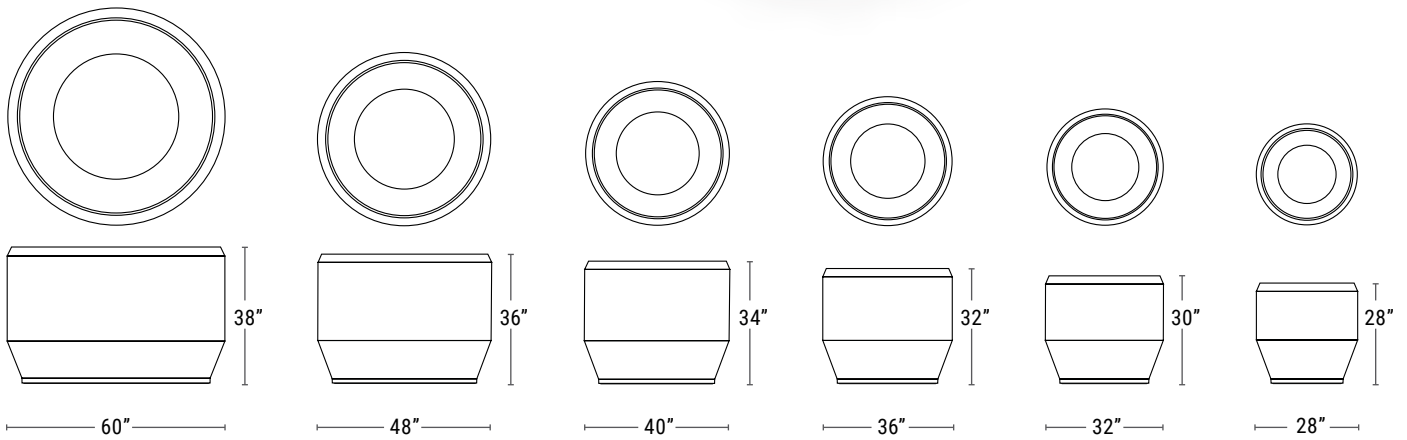

Paso Round Planters

- Lightweight GFRC
- Suitable for indoor or outdoor use
- Drainage hole included

PRODUCT	DESCRIPTION	LENGTH	WIDTH	HEIGHT	WEIGHT (LBS)	VOLUME (CU. FT.)	INTERIOR BASE	INTERIOR TOP	IRRIGATION
PCP1280028	Paso Round Planter	-	28" Dia.	28" H	151	8	~18" Dia.	23" Dia.	CWM-1120-3K
PCP1320030	Paso Round Planter	-	32" Dia.	30" H	191	11	~22" Dia.	27" Dia.	CWM-1120-3K
PCP1360032	Paso Round Planter	-	36" Dia.	32" H	235	15	~26" Dia.	31" Dia.	CWM-1720-3K
PCP1400034	Paso Round Planter	-	40" Dia.	34" H	283	20	~30" Dia.	35" Dia.	CWM-1720-3K
PCP1480036	Paso Round Planter	-	48" Dia.	36" H	377	32	~38" Dia.	43" Dia.	CWM-1720-4K
PCP1600038	Paso Round Planter	-	60" Dia.	38" H	527	54	~50" Dia.	55" Dia.	CWM-2920-4K