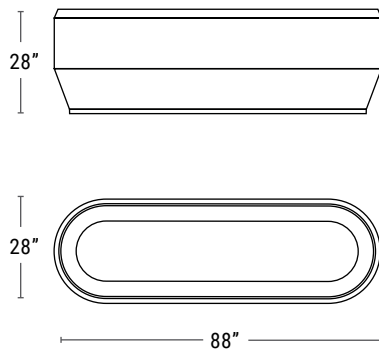

PRODUCT	DESCRIPTION	LENGTH	WIDTH	HEIGHT	WEIGHT (LBS)	VOLUME (CU. FT.)	INTERIOR BASE	INTERIOR TOP	IRRIGATION
PCB3970036	Paso Circular Planter Bench	-	97" Dia.	36" H	1519	-	78.25" Dia.	-	-
	Planter	-	-	-	-	50	59.5" Dia.	48.5" Dia.	CWM-2920-3K
	Bench	-	-	18"H	-	-	-	-	-

Paso Platforms

- GFRC & Thermally Modified Hardwood
- Suitable for indoor or outdoor use

PRODUCT	DESCRIPTION	LENGTH	WIDTH	HEIGHT	WEIGHT (LBS)	VOLUME (CU. FT.)	INTERIOR BASE	INTERIOR TOP	IRRIGATION
PCB1740018	Paso Platform	-	74" Dia.	18" H	637	-	-	-	-
PCB1970018	Paso Platform	-	97" Dia.	18" H	1149	-	-	-	-

Paso Linear Benches

- GFRC & Thermally Modified Hardwood
- Suitable for indoor or outdoor use

PRODUCT	DESCRIPTION	LENGTH	WIDTH	HEIGHT	WEIGHT (LBS)	VOLUME (CU. FT.)	INTERIOR BASE	INTERIOR TOP	IRRIGATION
PCB2742818	Paso Linear Bench	74" L	28" W	18" H	376	-	-	-	-
PCB2962818	Paso Linear Bench	96" L	28" W	18" H	488	-	-	-	-
PCB2744018	Paso Linear Bench	74" L	40" W	18" H	455	-	-	-	-
PCB2964018	Paso Linear Bench	96" L	40" W	18" H	590	-	-	-	-

Paso Linear Planters

- Lightweight GFRC
- Suitable for indoor or outdoor use
- Drainage hole included

PRODUCT	DESCRIPTION	LENGTH	WIDTH	HEIGHT	WEIGHT (LBS)	VOLUME (CU. FT.)	INTERIOR BASE	INTERIOR TOP	IRRIGATION
PCP2882828	Paso Linear Planter	88" L	28" W	28" H	443	32	78" x ~18"	83" x 23"	CWM-R2020-3K
PCP2884034	Paso Linear Planter	88" L	40" W	34" H	582	50	78" x ~30"	83" x 35"	CWM-R2020-5K