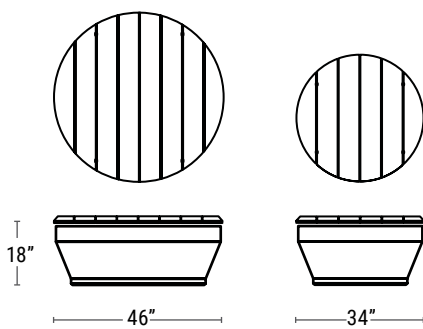

Paso Stools

- GFRC & Thermally Modified Hardwood
- Suitable for indoor or outdoor use

PRODUCT	DESCRIPTION	LENGTH	WIDTH	HEIGHT	WEIGHT (LBS)	VOLUME (CU. FT.)	INTERIOR BASE	INTERIOR TOP	IRRIGATION
PCB1340018	Paso Stool	-	34" Dia.	18" H	188	-	-	-	-
PCB1460018	Paso Stool	-	46" Dia.	18" H	304	-	-	-	-