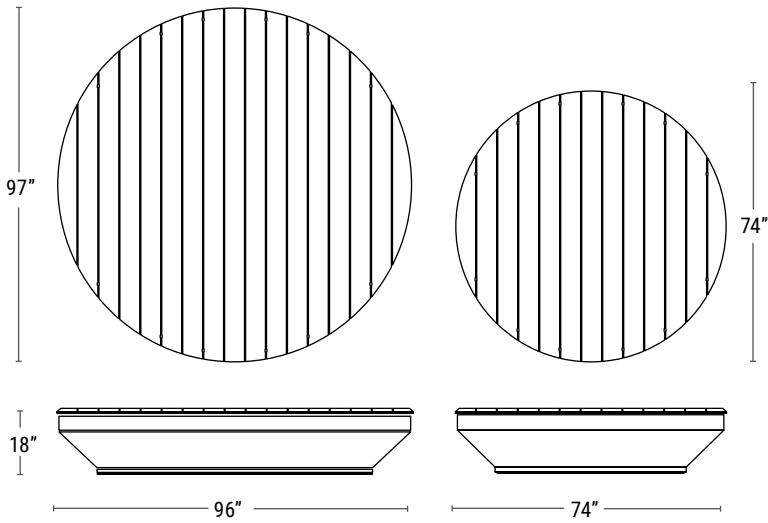

PRODUCT	DESCRIPTION	LENGTH	WIDTH	HEIGHT	WEIGHT (LBS)	VOLUME (CU. FT.)	INTERIOR BASE	INTERIOR TOP	IRRIGATION
PCB3970036	Paso Circular Planter Bench	-	97" Dia.	36" H	1519	-	78.25" Dia.	-	-
	Planter	-	-	-	-	50	59.5" Dia.	48.5" Dia.	CWM-2920-3K
	Bench	-	-	18"H	-	-	-	-	-

Paso Stools

- GFRC & Thermally Modified Hardwood
- Suitable for indoor or outdoor use

PRODUCT	DESCRIPTION	LENGTH	WIDTH	HEIGHT	WEIGHT (LBS)	VOLUME (CU. FT.)	INTERIOR BASE	INTERIOR TOP	IRRIGATION
PCB1340018	Paso Stool	-	34" Dia.	18" H	188	-	-	-	-
PCB1460018	Paso Stool	-	46" Dia.	18" H	304	-	-	-	-

Paso Platforms

- GFRC & Thermally Modified Hardwood
- Suitable for indoor or outdoor use

PRODUCT	DESCRIPTION	LENGTH	WIDTH	HEIGHT	WEIGHT (LBS)	VOLUME (CU. FT.)	INTERIOR BASE	INTERIOR TOP	IRRIGATION
PCB1740018	Paso Platform	-	74" Dia.	18" H	637	-	-	-	-
PCB1970018	Paso Platform	-	97" Dia.	18" H	1149	-	-	-	-