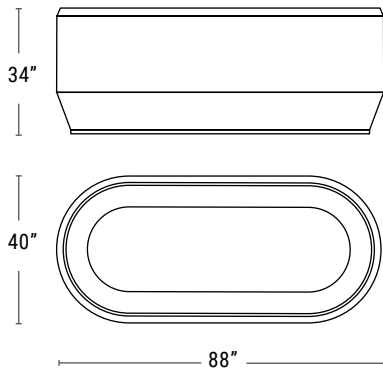

PRODUCT	DESCRIPTION	LENGTH	WIDTH	HEIGHT	WEIGHT (LBS)	VOLUME (CU. FT.)	INTERIOR BASE	INTERIOR TOP	IRRIGATION
PCB3970036	Paso Circular Planter Bench	-	97" Dia.	36" H	1519	-	78.25" Dia.	-	-
	Planter	-	-	-	-	50	59.5" Dia.	48.5" Dia.	CWM-2920-3K
	Bench	-	-	18"H	-	-	-	-	-

Paso Platforms

- GFRC & Thermally Modified Hardwood
- Suitable for indoor or outdoor use

PRODUCT	DESCRIPTION	LENGTH	WIDTH	HEIGHT	WEIGHT (LBS)	VOLUME (CU. FT.)	INTERIOR BASE	INTERIOR TOP	IRRIGATION
PCB1740018	Paso Platform	-	74" Dia.	18" H	637	-	-	-	-
PCB1970018	Paso Platform	-	97" Dia.	18" H	1149	-	-	-	-

Paso Linear Benches

- GFRC & Thermally Modified Hardwood
- Suitable for indoor or outdoor use

PRODUCT	DESCRIPTION	LENGTH	WIDTH	HEIGHT	WEIGHT (LBS)	VOLUME (CU. FT.)	INTERIOR BASE	INTERIOR TOP	IRRIGATION
PCB2742818	Paso Linear Bench	74" L	28" W	18" H	376	-	-	-	-
PCB2962818	Paso Linear Bench	96" L	28" W	18" H	488	-	-	-	-
PCB2744018	Paso Linear Bench	74" L	40" W	18" H	455	-	-	-	-
PCB2964018	Paso Linear Bench	96" L	40" W	18" H	590	-	-	-	-

Paso Linear Planters

- Lightweight GFRC
- Suitable for indoor or outdoor use
- Drainage hole included

PRODUCT	DESCRIPTION	LENGTH	WIDTH	HEIGHT	WEIGHT (LBS)	VOLUME (CU. FT.)	INTERIOR BASE	INTERIOR TOP	IRRIGATION
PCP2882828	Paso Linear Planter	88" L	28" W	28" H	443	32	78" x ~18"	83" x 23"	CWM-R2020-3K
PCP2884034	Paso Linear Planter	88" L	40" W	34" H	582	50	78" x ~30"	83" x 35"	CWM-R2020-5K