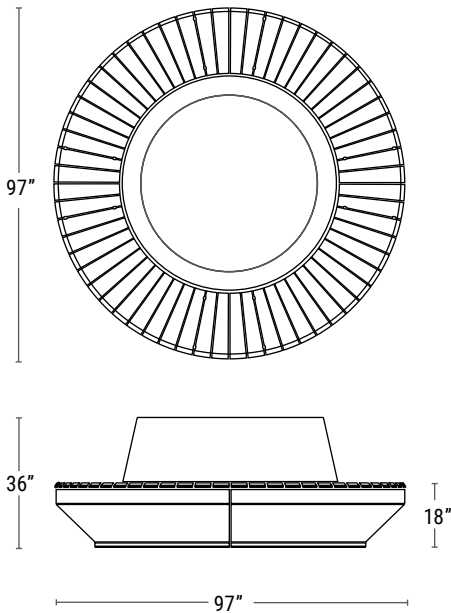

Paso Collection

	PRODUCT	DESCRIPTION	LENGTH	WIDTH	HEIGHT	WEIGHT (LBS)	VOLUME (CU. FT.)
	PCB3970036	Paso Circular Planter Bench	-	97" Dia.	18" H / 36" H	1519	
	PCB1340018	Paso Stool	-	34" Dia.	18" H	188	-
	PCB1460018	Paso Stool	-	46" Dia.	18" H	304	-
	PCB1740018	Paso Platform	-	74" Dia.	18" H	637	-
	PCB1970018	Paso Platform	-	97" Dia.	18" H	1149	-
	PCB2742818	Paso Linear Bench	74" L	28" W	18" H	376	-
	PCB2962818	Paso Linear Bench	96" L	28" W	18" H	488	-
	PCB2744018	Paso Linear Bench	74" L	40" W	18" H	455	-
	PCB2964018	Paso Linear Bench	96" L	40" W	18" H	590	-
	PCP2882828	Paso Linear Planter	88" L	28" W	28" H	443	32
	PCP2884034	Paso Linear Planter	88" L	40" W	34" H	582	50
	PCG1D64034	Paso Linear Sectional Planter 2 Piece	136" L	40" W	34" H	986	80
	PCG1J44034	Paso Linear Sectional Planter 3 Piece	184" L	40" W	34" H	1609	130
	PCG1E82828	Paso Linear Sectional Planter 2 Piece	148" L	28" W	28" H	790	56
	PCG1L82828	Paso Linear Sectional Planter 3 Piece	208" L	28" W	28" H	1137	80
	PCP2602828	Paso Section	60" L	28" W	28" H	347	24
	PCP2484034	Paso Section	48" L	40" W	34" H	445	30
	PCP1280028	Paso Round Planter	-	28" Dia.	28" H	151	8
	PCP1320030	Paso Round Planter	-	32" Dia.	30" H	191	11
	PCP1360032	Paso Round Planter	-	36" Dia.	32" H	235	15
	PCP1400034	Paso Round Planter	-	40" Dia.	34" H	283	20
	PCP1480036	Paso Round Planter	-	48" Dia.	36" H	377	32
	PCP1600038	Paso Round Planter	-	60" Dia.	38" H	527	54
	PCP3740024	Paso Low Round Planter	-	74" Dia.	24" H	545	47
	PCP3970024	Paso Low Round Planter	-	97" Dia.	24" H	836	85

PRODUCT	DESCRIPTION	LENGTH	WIDTH	HEIGHT	WEIGHT (LBS)	VOLUME (CU. FT.)	INTERIOR BASE	INTERIOR TOP	IRRIGATION
PCB3970036	Paso Circular Planter Bench	-	97" Dia.	36" H	1519	-	78.25" Dia.	-	-
	Planter	-	-	-	-	50	59.5" Dia.	48.5" Dia.	CWM-2920-3K
	Bench	-	-	18"H	-	-	-	-	-