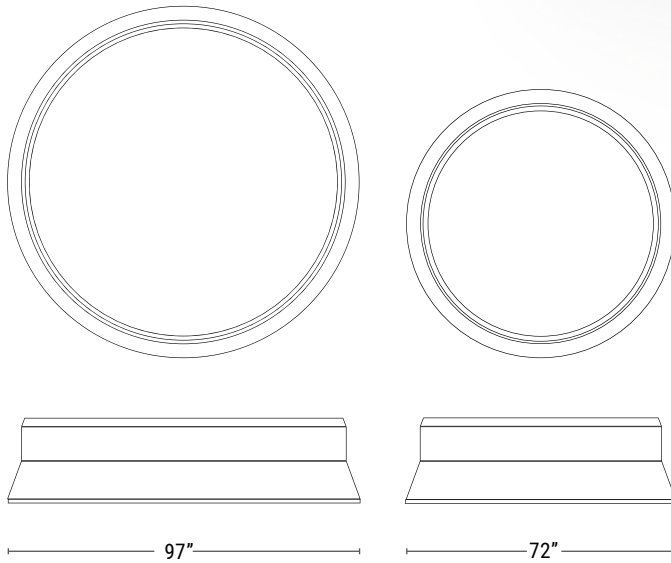

Paso Low Round Planters

- Lightweight GFRC
- Suitable for indoor or outdoor use
- Drainage hole included

PRODUCT	DESCRIPTION	LENGTH	WIDTH	HEIGHT	WEIGHT (LBS)	VOLUME (CU. FT.)	INTERIOR BASE	INTERIOR TOP	IRRIGATION
PCP3740024	Paso Low Round Planter	-	74" Dia.	24" H	545	47	~64.75" Dia.	61" Dia.	CWM-2914-5K
PCP3970024	Paso Low Round Planter	-	97" Dia.	24" H	836	85	~88.75" Dia.	85" Dia.	CWM-2914-5K + CWM-E2400